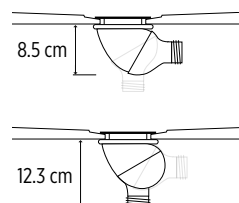

- **ACOUSTIC QUALITY**

Solid material with very low noise resonance

- **FIRE RESISTANCE**

Standard M2 (exceeding regulations NPF 92-501/3/4 & 5)

SIZES

MADE TO MEASURE ADJUSTMENT

ALTIMA shower trays may be ordered factory cut to pre-defined dimensions or cut on site to the exact measurements required using a continual diamond edge disk cutter. Please note that any cut over 5cm from each edge may encroach into gradient showering area. ALTIMA shower wall panels may be cut to size or drilled for shower fittings on site using normal wood cutting tools.

WASTE

Ab stainless steel grid and 90mm multi-directional waste, with hair trap basket, are supplied with every tray. 11.4 cm x 11.4 cm
Adjustable waste (vertical or horizontal outlet) with hair trap basket