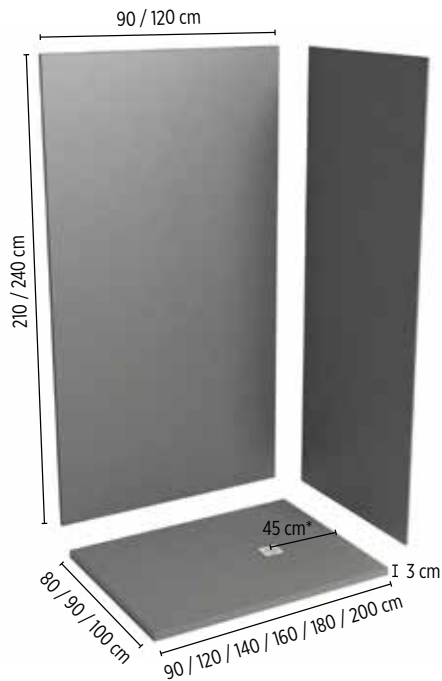

- **ACOUSTIC QUALITY**

Solid material with very low noise resonance

- **FIRE RESISTANCE**

Standard M2 (exceeding regulations NPF 92-501/3/4 & 5)

SIZES

MADE TO MEASURE ADJUSTMENT

ALTIMA shower trays may be ordered factory cut to pre-defined dimensions or cut on site to the exact measurements required using a continual diamond edge disk cutter. Please note that any cut over 5cm from each edge may encroach into gradient showering area. ALTIMA shower wall panels may be cut to size or drilled for shower fittings on site using normal wood cutting tools.