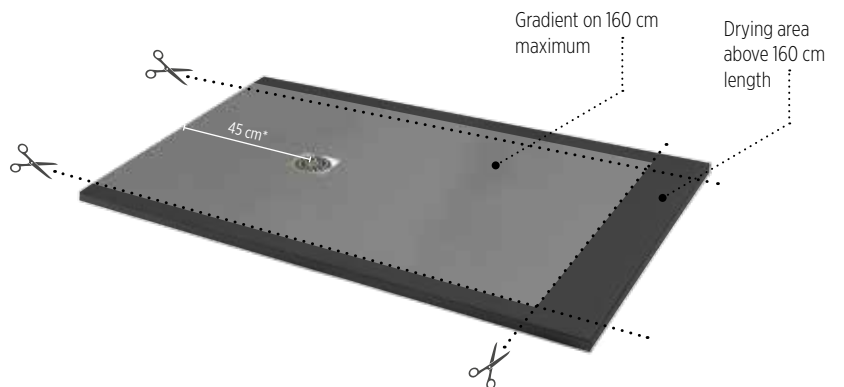

- **ACOUSTIC QUALITY**

Solid material with very low noise resonance

- **FIRE RESISTANCE**

Standard M2 (exceeding regulations NPF 92-501/3/4 & 5)

SIZES

MADE TO MEASURE ADJUSTMENT

ALTIMA shower trays may be ordered factory cut to pre-defined dimensions or cut on site to the exact measurements required using a continual diamond edge disk cutter. Please note that any cut over 5cm from each edge may encroach into gradient showering area. ALTIMA shower wall panels may be cut to size or drilled for shower fittings on site using normal wood cutting tools.

WASTE

Ab stainless steel grid and 90mm multi-directional waste, with hair trap basket, are supplied with every tray. 11.4 cm x 11.4 cm
Adjustable waste (vertical or horizontal outlet) with hair trap basket